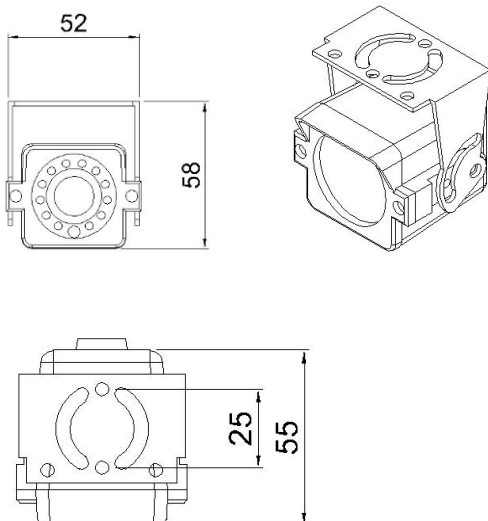

## AHD IR Camera , Driver View for Vehicle (HD 720p, 1.3MP, 12 IR LED)

## FEATURES

- 1/3.2", 1.3MP Sony STARVIS RGBW CMOS
- AHD : 720P (30fps), HD Resolution
- Mechanical IR Cut Filter Free, Day & Night
- 3.6mm Fixed Lens (Option : 2.9mm)
- 12 IR LED (850nm)
- DOL WDR + ATR, Digital Overlap WDR
- Flip : H-Flip, V-Flip, HV Flip
- Extremely Reliable Power Input Range (DC9V ~ DC28V)
- Aluminum Die-casting Body, Anodizing Coating
- For Indoor Driver View
- For Outdoor
- IP68 & IP69K Heavy Duty

## DIMENSION

## CAMERA SPECIFICATIONS

Image Sensor	1/3.2", 1.3Mega Sony STARVIS RGBW CMOS
Total Pixels	1305(H) x 985(V) Approx. 1.29M Pixels
Effective Pixels	1297(H) x 977(V) Approx. 1.27M Pixels
Minimum Illumination (F1.2)	Color : 0.005 Lux (AGC ON) B/W : 0.001 Lux (AGC ON)
Shutter Speed	1/50(1/60) ~ 1/50000 sec
Video Output Mode	AHD 720p (HD Resolution), 30fps
Lens	3.6mm, Mega Pixel Lens
IR LED	12 IR LED, 850nm
Iris Control	Manual
S/N Ratio	72dB
ATW Range	1800 ~ 10500K
White Balance	ATW / Push / User1 / User2 / Manual / Push Lock
AGC	Min / 6 / 12 / 18 / 24 / 30 / 36 / 42 / 48 / Max
Back Light	Off / BLC / HLC
WDR / ATR	Off /WDR (Low/Middle/High)/ART(Low/Middle/High)
2 DNR	Off / Y-C / Y / C
Day & Night	Auto / Manual
IR LED Control	Off / Auto / Fix
Privacy Masking	Off / On (16 Zone)
Defog	Off / Auto
Flip	Off / H-Flip / V-Flip / HV-Flip
Pict Adjust	Brightness/Contrast/Sharpness/Hue/Color Gain
Power Input	DC 9V ~ DC 28V
Power Consumption	Normal : 80mA (IR LED On : Max. 180mA)
Dimension	52 (W) x 55 (D) x 58 (H)mm without Bracket